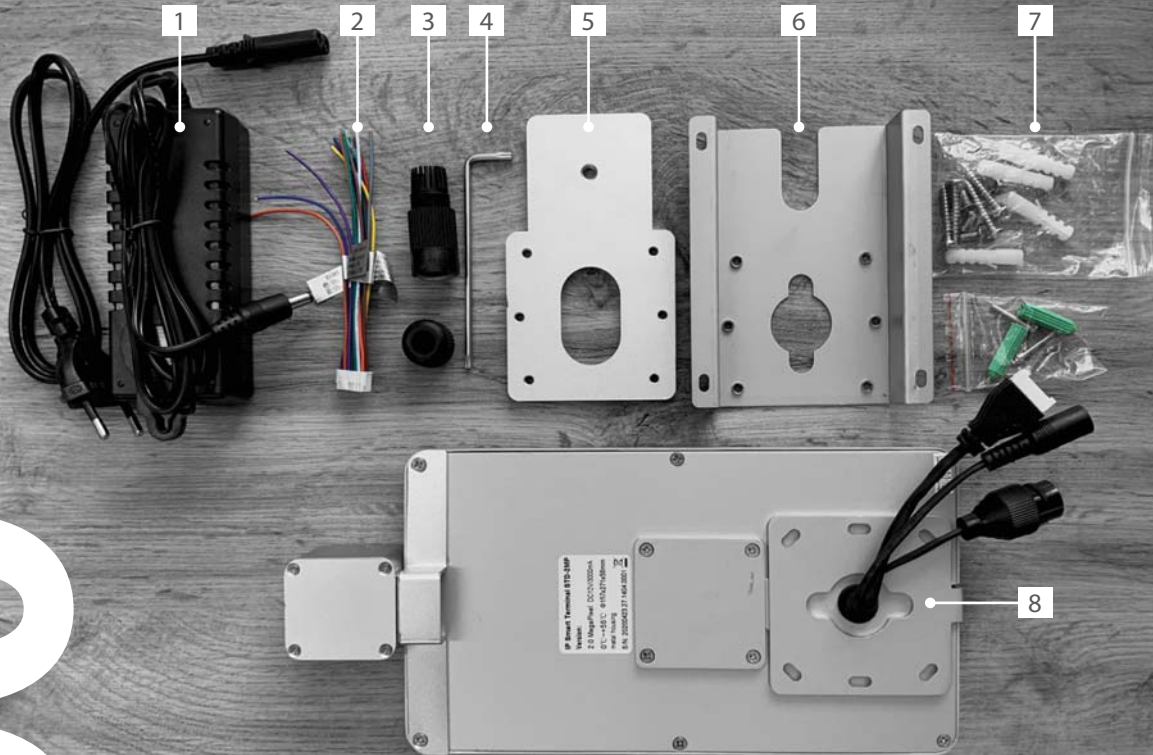

THE SET INCLUDES

1| Power supply 2| Cable terminal 3| RJ45 protection slot 4| Screwdriver 5| Tripod bracket 6| Wall bracket 7| Screws 8| SFR-7000

BEST PLACES FOR SFR-7000

Visitor's temperature screening in public places