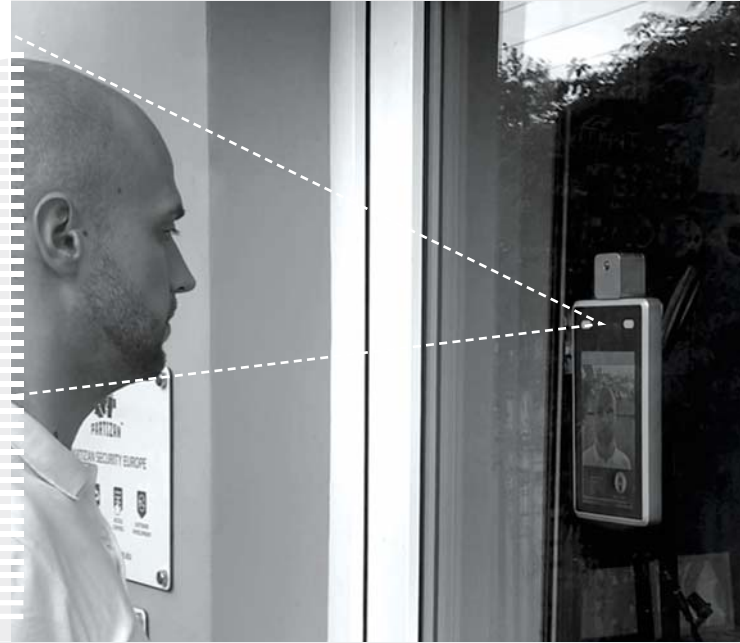

TECHNICAL FEATURES

Sensor	1/2.7" CMOS FullHD
Resolution	2.0MP, 1920x1080
Display	7" IPS
Internal memory	16 Gb
Output interface	Wiegand 26/34, Alarm output
Network Interface	RJ-45 (10/100Base-T)
Audio	Built-in speaker
t° measurement	≤1 m
t° measurement range	30 ~ 45 °C
t° measurement accuracy	+/-0.3 °C
Face recognition distance	≤3 m
Faces database	22400
Events database	100000
Housing and bracket	Metal

JEUX SFR-7000 can monitor visitors behind the glass

MOUNTING OPTIONS

*/Stands may differ from those shown in the photo

Table bracket position

Floor standing position

SYSTEM CONNECTIONS POSSIBILITIES

TIME ATTENDANCE