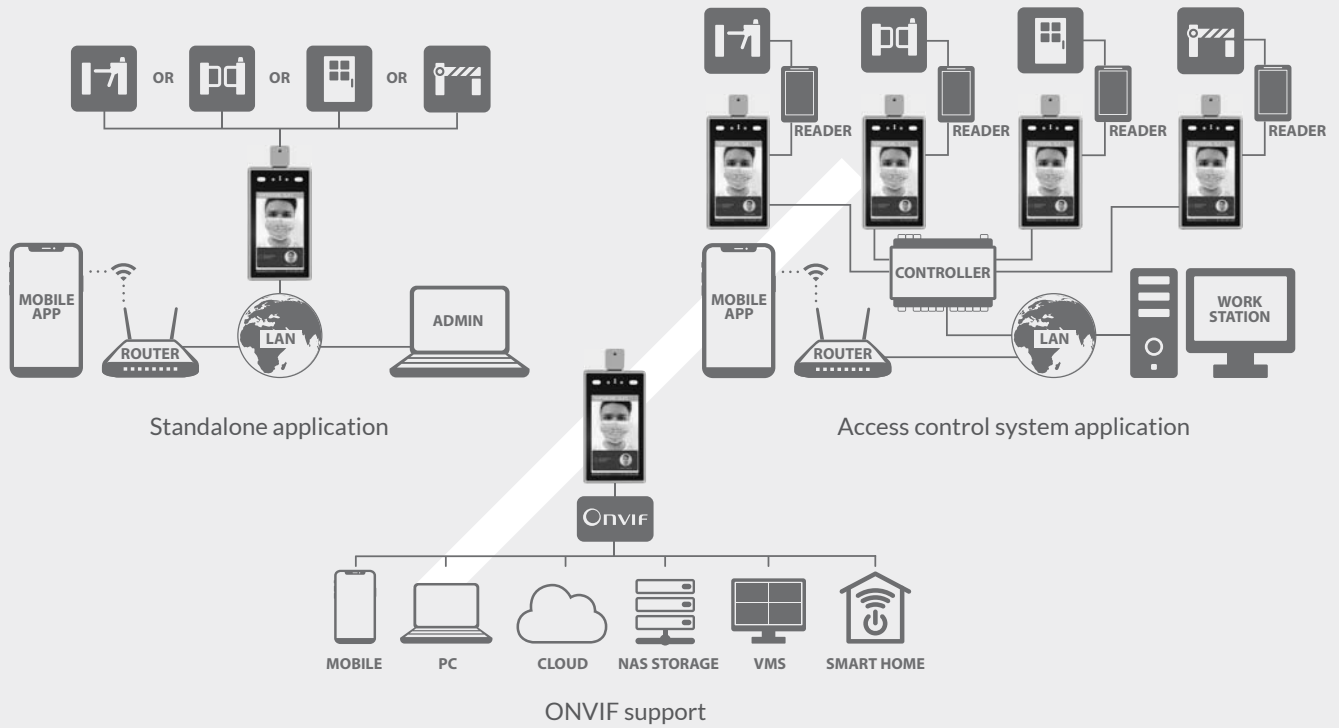

FEATURES

- Standalone application
- Access control system application
- JEUX-SFR7000 can monitor visitors behind the glass
- Smart temperature correction
- ONVIF support
- PUSH-notifications in JEUX Mobile app
- Customized pop-up images after visitor scanning

JEUX SFR-7000 can monitor visitors behind the glass

MOUNTING OPTIONS

*/Stands may differ from those shown in the photo

Table bracket position

Floor standing position

SYSTEM CONNECTIONS POSSIBILITIES

TIME ATTENDANCE

THE SET INCLUDES

1| Power supply 2| Cable terminal 3| RJ45 protection slot 4| Screwdriver 5| Tripod bracket 6| Wall bracket 7| Screws 8| SFR-7000

BEST PLACES FOR SFR-7000

Visitor's temperature screening in public places